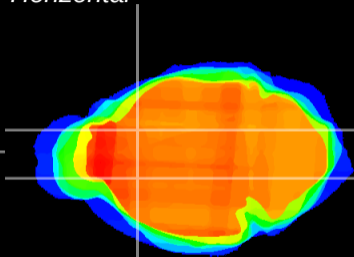

Coronal

Sagittal-R

Sagittal-L

ViBrisM: CX08631  
Horizontal

CPU medial