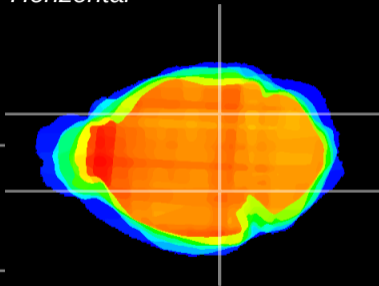

Coronal

Sagittal-R

Sagittal-L

ViBrisM: CX08631
Horizontal

MG