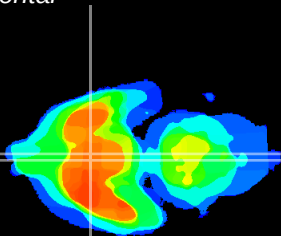

Coronal

Sagittal-R

Sagittal-L

ViBriSM: CX08635
Horizontal

SCN