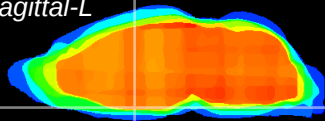

Coronal

Sagittal-R

Sagittal-L

ViBriSM: CX08635
Horizontal

SCN