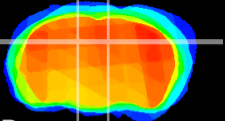

Coronal

Sagittal-R

Sagittal-L

ViBrism: CX08637
Horizontal

DG