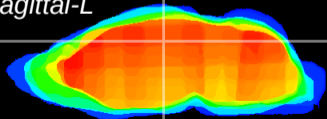

Coronal

Sagittal-R

Sagittal-L

ViBrism: CX08637
Horizontal

DG