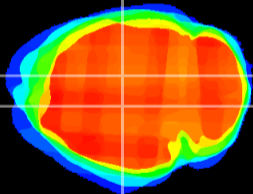

Coronal

Sagittal-R

Sagittal-L

ViBrism: CX08637
Horizontal

DG