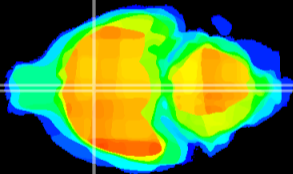

Coronal

Sagittal-R

Sagittal-L

ViBrism: CX08637
Horizontal

MPA