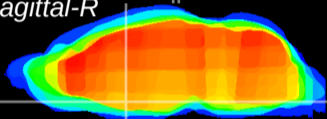

Coronal

Sagittal-R

Sagittal-L

ViBrism: CX08637
Horizontal

MPA