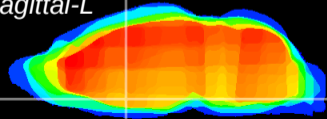

Coronal

Sagittal-R

Sagittal-L

ViBrism: CX08637
Horizontal

MPA