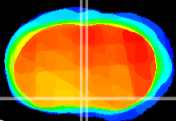

Coronal

Sagittal-R

Sagittal-L

ViBrism: CX08637
Horizontal

MPA