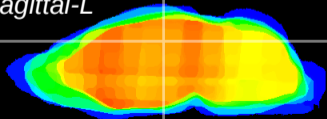

Coronal

Sagittal-R

Sagittal-L

ViBrism: CX08638
Horizontal

DG