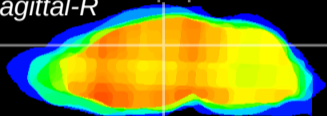

Coronal

Sagittal-R

Sagittal-L

ViBrism: CX08638
Horizontal

DG