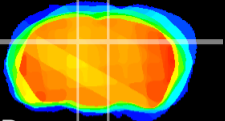

Coronal

Sagittal-R

Sagittal-L

ViBrism: CX08638
Horizontal

DG