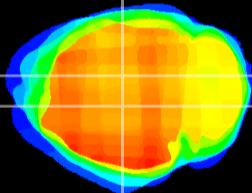

Coronal

Sagittal-R

Sagittal-L

ViBrism: CX08638
Horizontal

DG