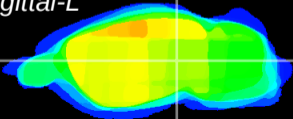

Coronal

Sagittal-R

Sagittal-L

ViBrisM: CX08640
Horizontal

MG