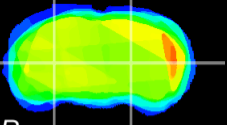

Coronal

Sagittal-R

Sagittal-L

ViBrisM: CX08640
Horizontal

MG