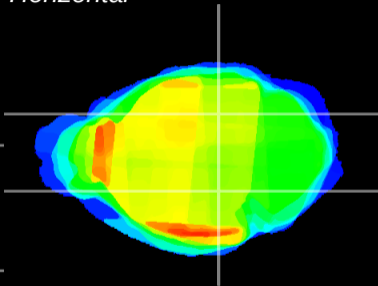

Coronal

Sagittal-R

Sagittal-L

ViBrisM: CX08640
Horizontal

MG