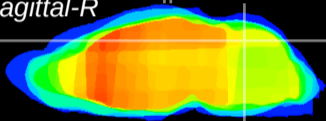

Coronal

Sagittal-R

Sagittal-L

ViBrism: CX08641
Horizontal

Cb vermis