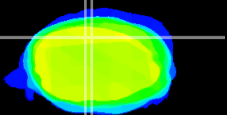

Coronal

Sagittal-R

Sagittal-L

ViBrism: CX08641
Horizontal

Cb vermis