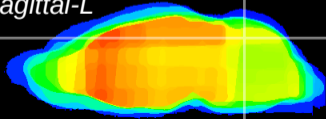

Coronal

Sagittal-R

Sagittal-L

ViBrism: CX08641
Horizontal

Cb vermis