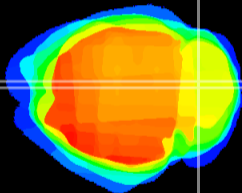

Coronal

Sagittal-R

Sagittal-L

ViBrism: CX08641
Horizontal

Cb vermis