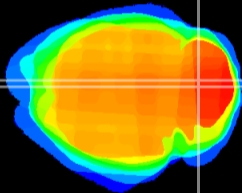

Coronal

Sagittal-R

Sagittal-L

ViBrism: CX08642
Horizontal

Cb vermis