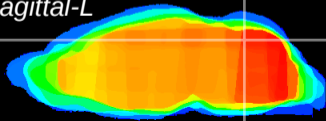

Coronal

Sagittal-R

Sagittal-L

ViBrism: CX08642
Horizontal

Cb vermis