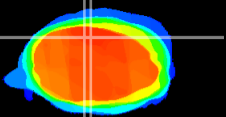

Coronal

Sagittal-R

Sagittal-L

ViBrism: CX08642
Horizontal

Cb vermis