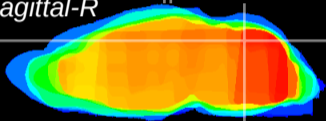

Coronal

Sagittal-R

Sagittal-L

ViBrism: CX08642
Horizontal

Cb vermis