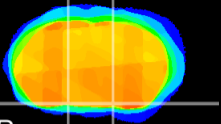

Coronal

Sagittal-R

Sagittal-L

ViBrisM: CX08643  
Horizontal

S0