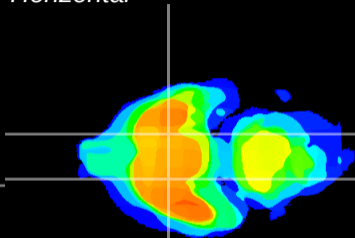

Coronal

Sagittal-R

Sagittal-L

ViBrisM: CX08643  
Horizontal

S0