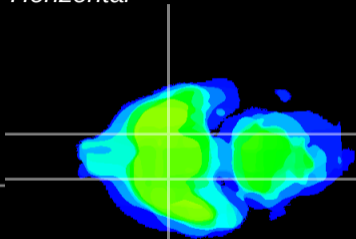

Coronal

Sagittal-R

Sagittal-L

ViBrism: CX08644
Horizontal

S0