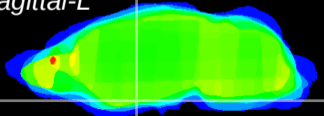

Coronal

Sagittal-R

Sagittal-L

ViBrism: CX08644
Horizontal

S0