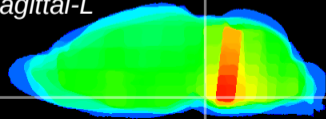

Coronal

Sagittal-R

Sagittal-L

ViBrism: CX08648
Horizontal

Pn