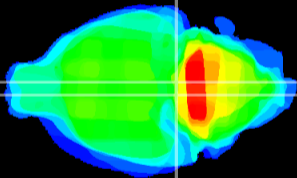

Coronal

Sagittal-R

Sagittal-L

ViBrism: CX08648
Horizontal

Pn