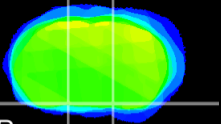

Coronal

Sagittal-R

Sagittal-L

ViBriSM: CX08650
Horizontal

S0