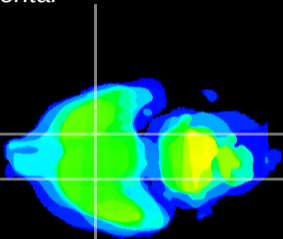

Coronal

Sagittal-R

Sagittal-L

ViBriSM: CX08650
Horizontal

S0