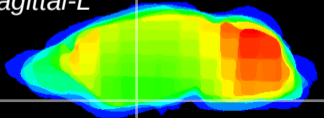

Coronal

Sagittal-R

Sagittal-L

ViBriSM: CX08650
Horizontal

S0