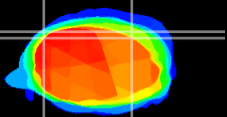

Coronal

Sagittal-R

Sagittal-L

ViBrism: CX08651
Horizontal

Cb lobe