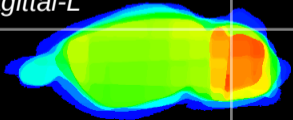

Coronal

Sagittal-R

Sagittal-L

ViBrism: CX08651
Horizontal

Cb lobe