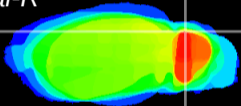

Coronal

Sagittal-R

Sagittal-L

ViBrism: CX08651
Horizontal

Cb lobe