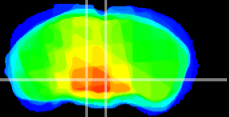

Coronal

Sagittal-R

Sagittal-L

ViBrism: CX08652
Horizontal

VTA