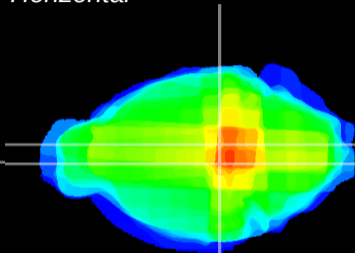

Coronal

Sagittal-R

Sagittal-L

ViBrism: CX08652
Horizontal

VTA