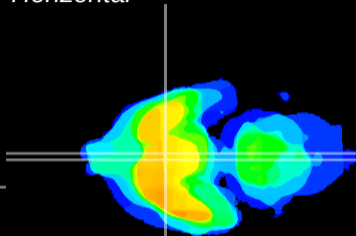

Coronal

Sagittal-R

Sagittal-L

ViBriSM: CX08655
Horizontal

SCN