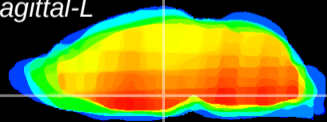

Coronal

Sagittal-R

Sagittal-L

ViBrism: CX08656
Horizontal

DM