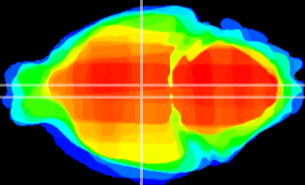

Coronal

Sagittal-R

Sagittal-L

ViBrism: CX08656
Horizontal

DM