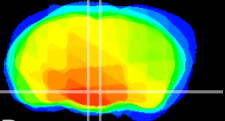

Coronal

Sagittal-R

Sagittal-L

ViBrism: CX08656
Horizontal

DM