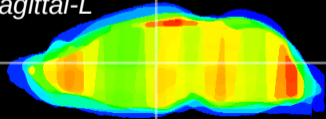

Coronal

Sagittal-R

Sagittal-L

ViBrism: CX08663
Horizontal

MD