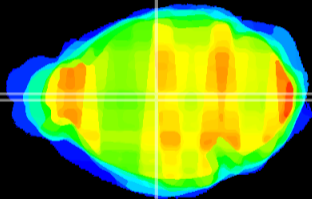

Coronal

Sagittal-R

Sagittal-L

ViBrism: CX08663
Horizontal

MD