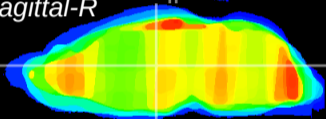

Coronal

Sagittal-R

Sagittal-L

ViBrism: CX08663
Horizontal

MD