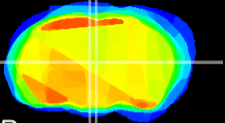

Coronal

Sagittal-R

Sagittal-L

ViBrism: CX08663
Horizontal

MD