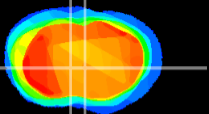

Coronal

Sagittal-R

Sagittal-L

ViBrism: CX08664
Horizontal

LS