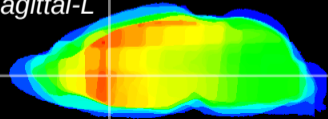

Coronal

Sagittal-R

Sagittal-L

ViBrism: CX08664
Horizontal

LS