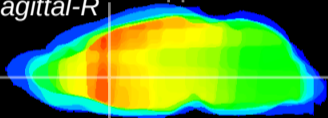

Coronal

Sagittal-R

Sagittal-L

ViBrism: CX08664
Horizontal

LS