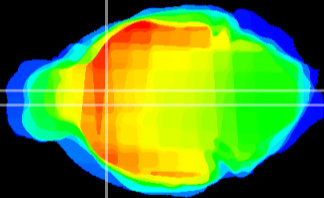

Coronal

Sagittal-R

Sagittal-L

ViBrism: CX08664
Horizontal

LS