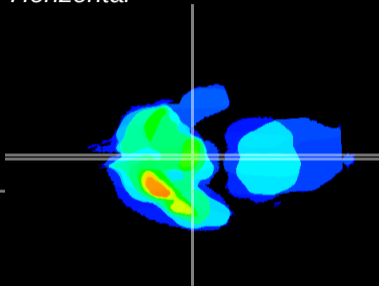

Coronal

Sagittal-R

Sagittal-L

ViBrism: CX08665
Horizontal

ME