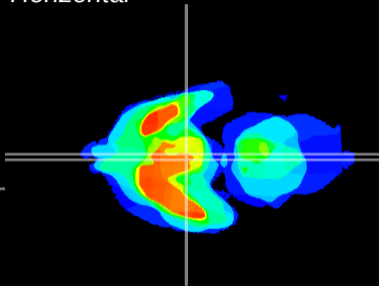

Coronal

Sagittal-R

Sagittal-L

ViBrism: CX08669
Horizontal

Arc