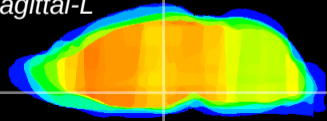

Coronal

Sagittal-R

Sagittal-L

ViBrism: CX08672
Horizontal

DM