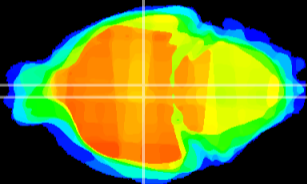

Coronal

Sagittal-R

Sagittal-L

ViBrism: CX08672
Horizontal

DM