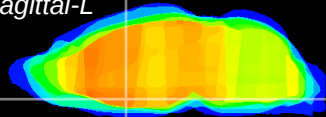

Coronal

Sagittal-R

Sagittal-L

ViBrism: CX08672
Horizontal

MPA