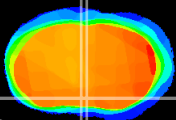

Coronal

Sagittal-R

Sagittal-L

ViBrism: CX08672
Horizontal

MPA