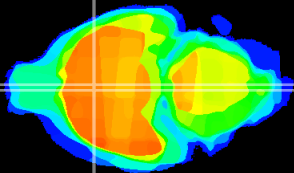

Coronal

Sagittal-R

Sagittal-L

ViBrism: CX08672
Horizontal

MPA