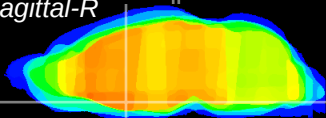

Coronal

Sagittal-R

Sagittal-L

ViBrism: CX08672
Horizontal

MPA