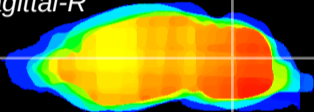

Coronal

Sagittal-R

Sagittal-L

ViBrism: CX08674
Horizontal

Cb nucleus