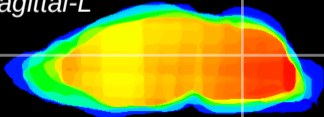

Coronal

Sagittal-R

Sagittal-L

ViBrism: CX08674
Horizontal

Cb nucleus