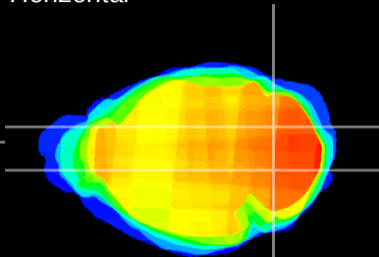

Coronal

Sagittal-R

Sagittal-L

ViBrism: CX08674
Horizontal

Cb nucleus