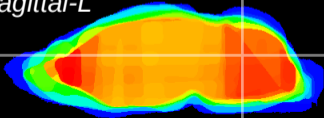

Coronal

Sagittal-R

Sagittal-L

ViBrism: CX08675  
Horizontal

Cb nucleus