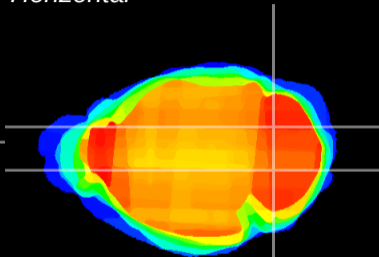

Coronal

Sagittal-R

Sagittal-L

ViBrism: CX08675  
Horizontal

Cb nucleus