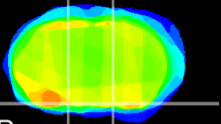

Coronal

Sagittal-R

Sagittal-L

ViBrisM: CX08680
Horizontal

S0