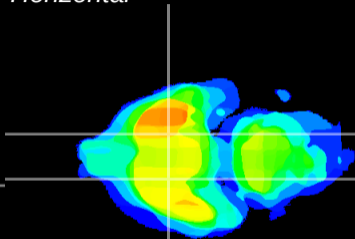

Coronal

Sagittal-R

Sagittal-L

ViBrisM: CX08680
Horizontal

S0