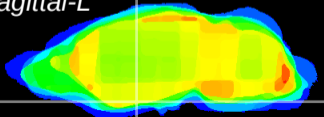

Coronal

Sagittal-R

Sagittal-L

ViBrisM: CX08680
Horizontal

S0