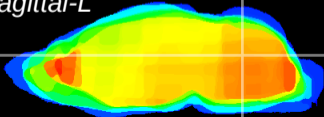

Coronal

Sagittal-R

Sagittal-L

ViBrism: CX08684
Horizontal

Cb nucleus