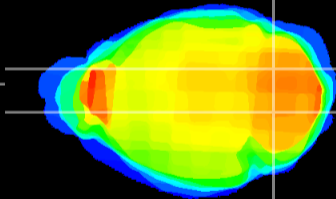

Coronal

Sagittal-R

Sagittal-L

ViBrism: CX08684
Horizontal

Cb nucleus