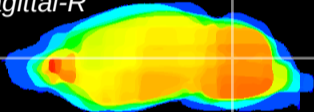

Coronal

Sagittal-R

Sagittal-L

ViBrism: CX08684
Horizontal

Cb nucleus