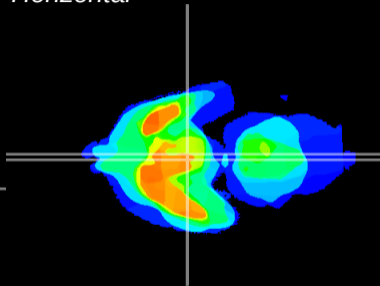

Coronal

Sagittal-R

Sagittal-L

ViBrism: CX08690
Horizontal

Arc