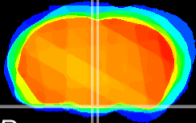

Coronal

Sagittal-R

Sagittal-L

ViBrism: CX08690
Horizontal

Arc