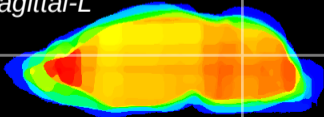

*Coronal*

*Sagittal-R*

*Sagittal-L*

ViBrism: CX08697  
*Horizontal*

Cb nucleus