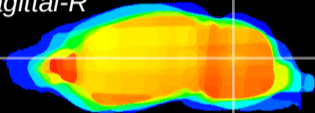

*Coronal*

*Sagittal-R*

*Sagittal-L*

ViBrism: CX08697  
*Horizontal*

Cb nucleus