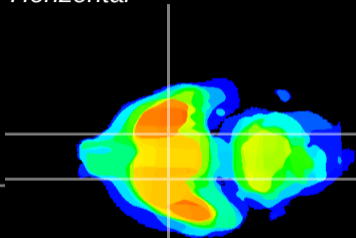

Coronal

Sagittal-R

Sagittal-L

ViBrisM: CX08697
Horizontal

S0