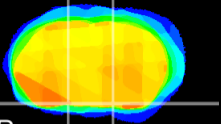

Coronal

Sagittal-R

Sagittal-L

ViBrisM: CX08697
Horizontal

S0