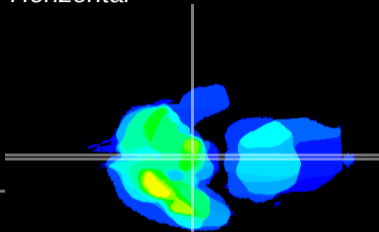

Coronal

Sagittal-R

Sagittal-L

ViBrism: CX08699
Horizontal

ME