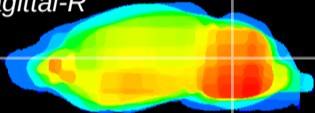

Coronal

Sagittal-R

Sagittal-L

ViBrism: CX08700  
Horizontal

Cb nucleus