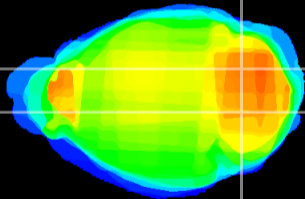

Coronal

Sagittal-R

Sagittal-L

ViBrism: CX08700  
Horizontal

Cb nucleus