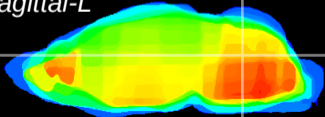

Coronal

Sagittal-R

Sagittal-L

ViBrism: CX08700  
Horizontal

Cb nucleus