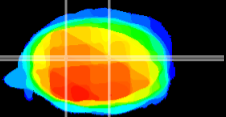

Coronal

Sagittal-R

Sagittal-L

ViBrism: CX08700  
Horizontal

Cb nucleus