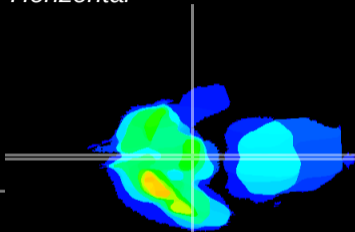

Coronal

Sagittal-R

Sagittal-L

ViBrism: CX08704
Horizontal

ME