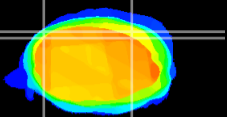

Coronal

Sagittal-R

Sagittal-L

ViBrism: CX08708
Horizontal

Cb lobe