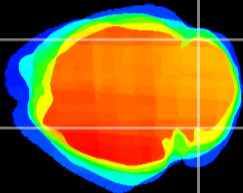

Coronal

Sagittal-R

Sagittal-L

ViBrism: CX08708
Horizontal

Cb lobe