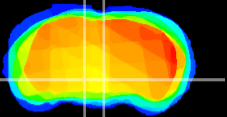

Coronal

Sagittal-R

Sagittal-L

ViBrism: CX08709
Horizontal

VTA