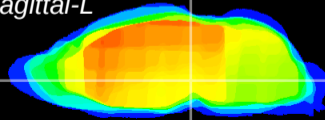

Coronal

Sagittal-R

Sagittal-L

ViBrism: CX08709
Horizontal

VTA