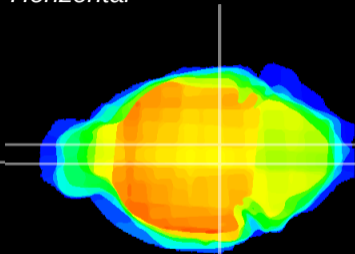

Coronal

Sagittal-R

Sagittal-L

ViBrism: CX08709
Horizontal

VTA