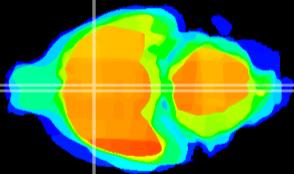

Coronal

Sagittal-R

Sagittal-L

ViBrism: CX08721
Horizontal

MPA