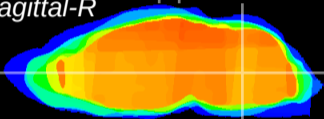

Coronal

Sagittal-R

Sagittal-L

ViBrism: CX08721
Horizontal

MVe