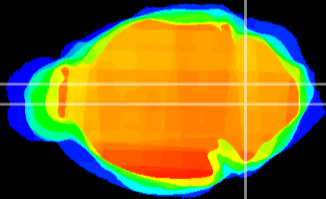

Coronal

Sagittal-R

Sagittal-L

ViBrism: CX08721
Horizontal

MVe