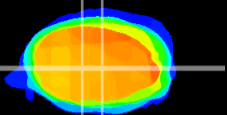

Coronal

Sagittal-R

Sagittal-L

ViBrism: CX08721
Horizontal

MVe