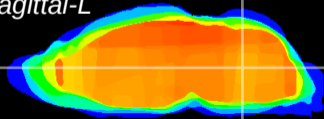

Coronal

Sagittal-R

Sagittal-L

ViBrism: CX08721
Horizontal

MVe