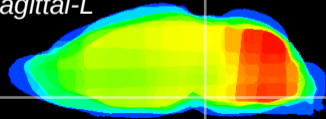

Coronal

Sagittal-R

Sagittal-L

ViBrism: CX08723
Horizontal

Pn