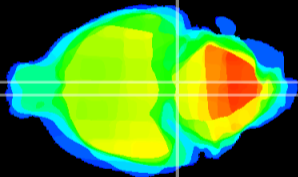

Coronal

Sagittal-R

Sagittal-L

ViBrism: CX08723
Horizontal

Pn