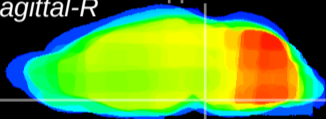

Coronal

Sagittal-R

Sagittal-L

ViBrism: CX08723
Horizontal

Pn