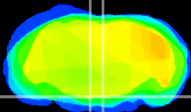

Coronal

Sagittal-R

Sagittal-L

ViBrism: CX08723
Horizontal

Pn