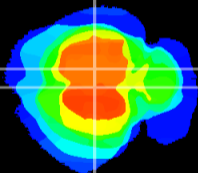

Coronal

Sagittal-R

Sagittal-L

ViBrism: CX08727
Horizontal

RS