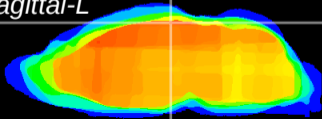

Coronal

Sagittal-R

Sagittal-L

ViBrism: CX08727
Horizontal

RS