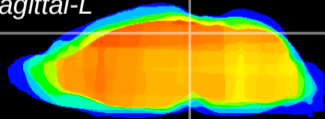

Coronal

Sagittal-R

Sagittal-L

ViBrism: CX08727
Horizontal

SC