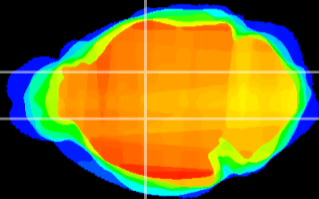

Coronal

Sagittal-R

Sagittal-L

ViBrism: CX08727
Horizontal

VA/VL