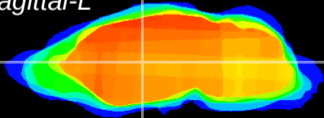

Coronal

Sagittal-R

Sagittal-L

ViBrism: CX08727
Horizontal

VA/VL