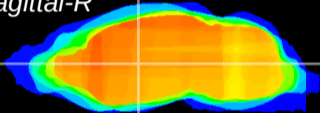

Coronal

Sagittal-R

Sagittal-L

ViBrism: CX08727
Horizontal

VA/VL