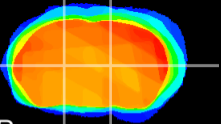

Coronal

Sagittal-R

Sagittal-L

ViBrism: CX08727
Horizontal

VA/VL