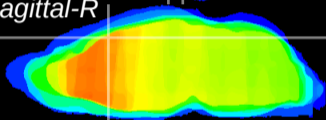

Coronal

Sagittal-R

Sagittal-L

ViBris: CX08731  
Horizontal

Cx motor