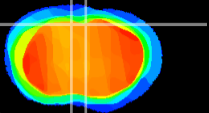

Coronal

Sagittal-R

Sagittal-L

ViBris: CX08731  
Horizontal

Cx motor