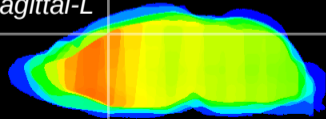

Coronal

Sagittal-R

Sagittal-L

ViBris: CX08731  
Horizontal

Cx motor