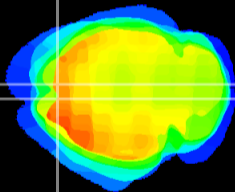

Coronal

Sagittal-R

Sagittal-L

ViBris: CX08731  
Horizontal

Cx motor