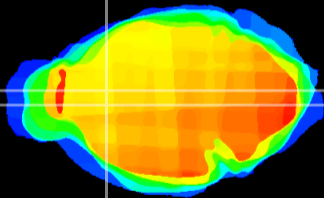

Coronal

Sagittal-R

Sagittal-L

ViBrism: CX08734
Horizontal

LS