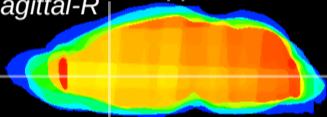

Coronal

Sagittal-R

Sagittal-L

ViBrism: CX08734
Horizontal

LS