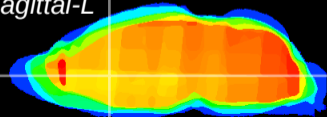

Coronal

Sagittal-R

Sagittal-L

ViBrism: CX08734
Horizontal

LS