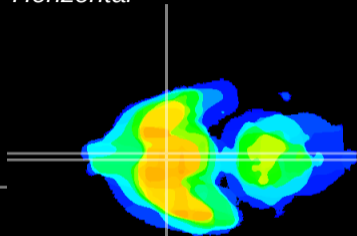

Coronal

Sagittal-R

Sagittal-L

ViBrism: CX08734
Horizontal

SCN