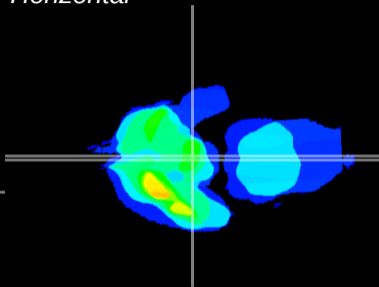

Coronal

Sagittal-R

Sagittal-L

ViBrism: CX08735
Horizontal

ME