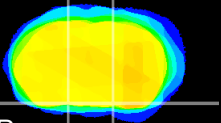

Coronal

Sagittal-R

Sagittal-L

ViBrism: CX08735
Horizontal

S0