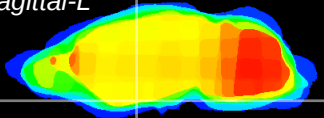

Coronal

Sagittal-R

Sagittal-L

ViBrism: CX08735
Horizontal

S0