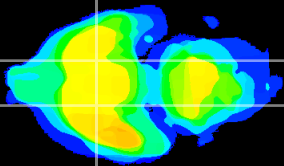

Coronal

Sagittal-R

Sagittal-L

ViBrism: CX08735
Horizontal

S0