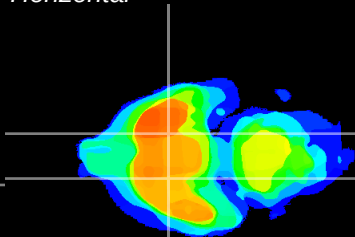

Coronal

Sagittal-R

Sagittal-L

ViBrisM: CX08737
Horizontal

S0