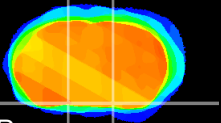

Coronal

Sagittal-R

Sagittal-L

ViBrisM: CX08737
Horizontal

S0