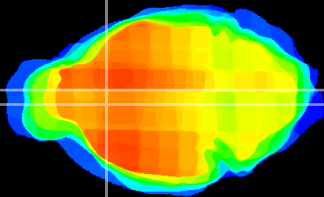

Coronal

Sagittal-R

Sagittal-L

ViBrisM: CX08740
Horizontal

LS