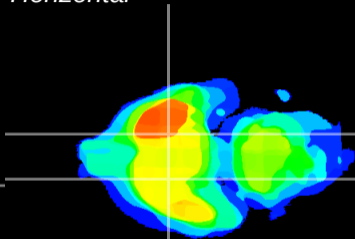

Coronal

Sagittal-R

Sagittal-L

ViBrism: CX08741
Horizontal

S0