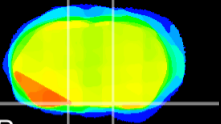

Coronal

Sagittal-R

Sagittal-L

ViBrism: CX08741
Horizontal

S0