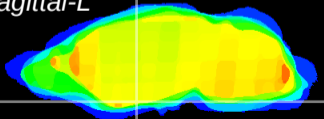

Coronal

Sagittal-R

Sagittal-L

ViBrism: CX08741
Horizontal

S0