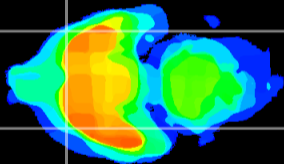

Coronal

Sagittal-R

Sagittal-L

ViBrism: CX08743
Horizontal

Pir